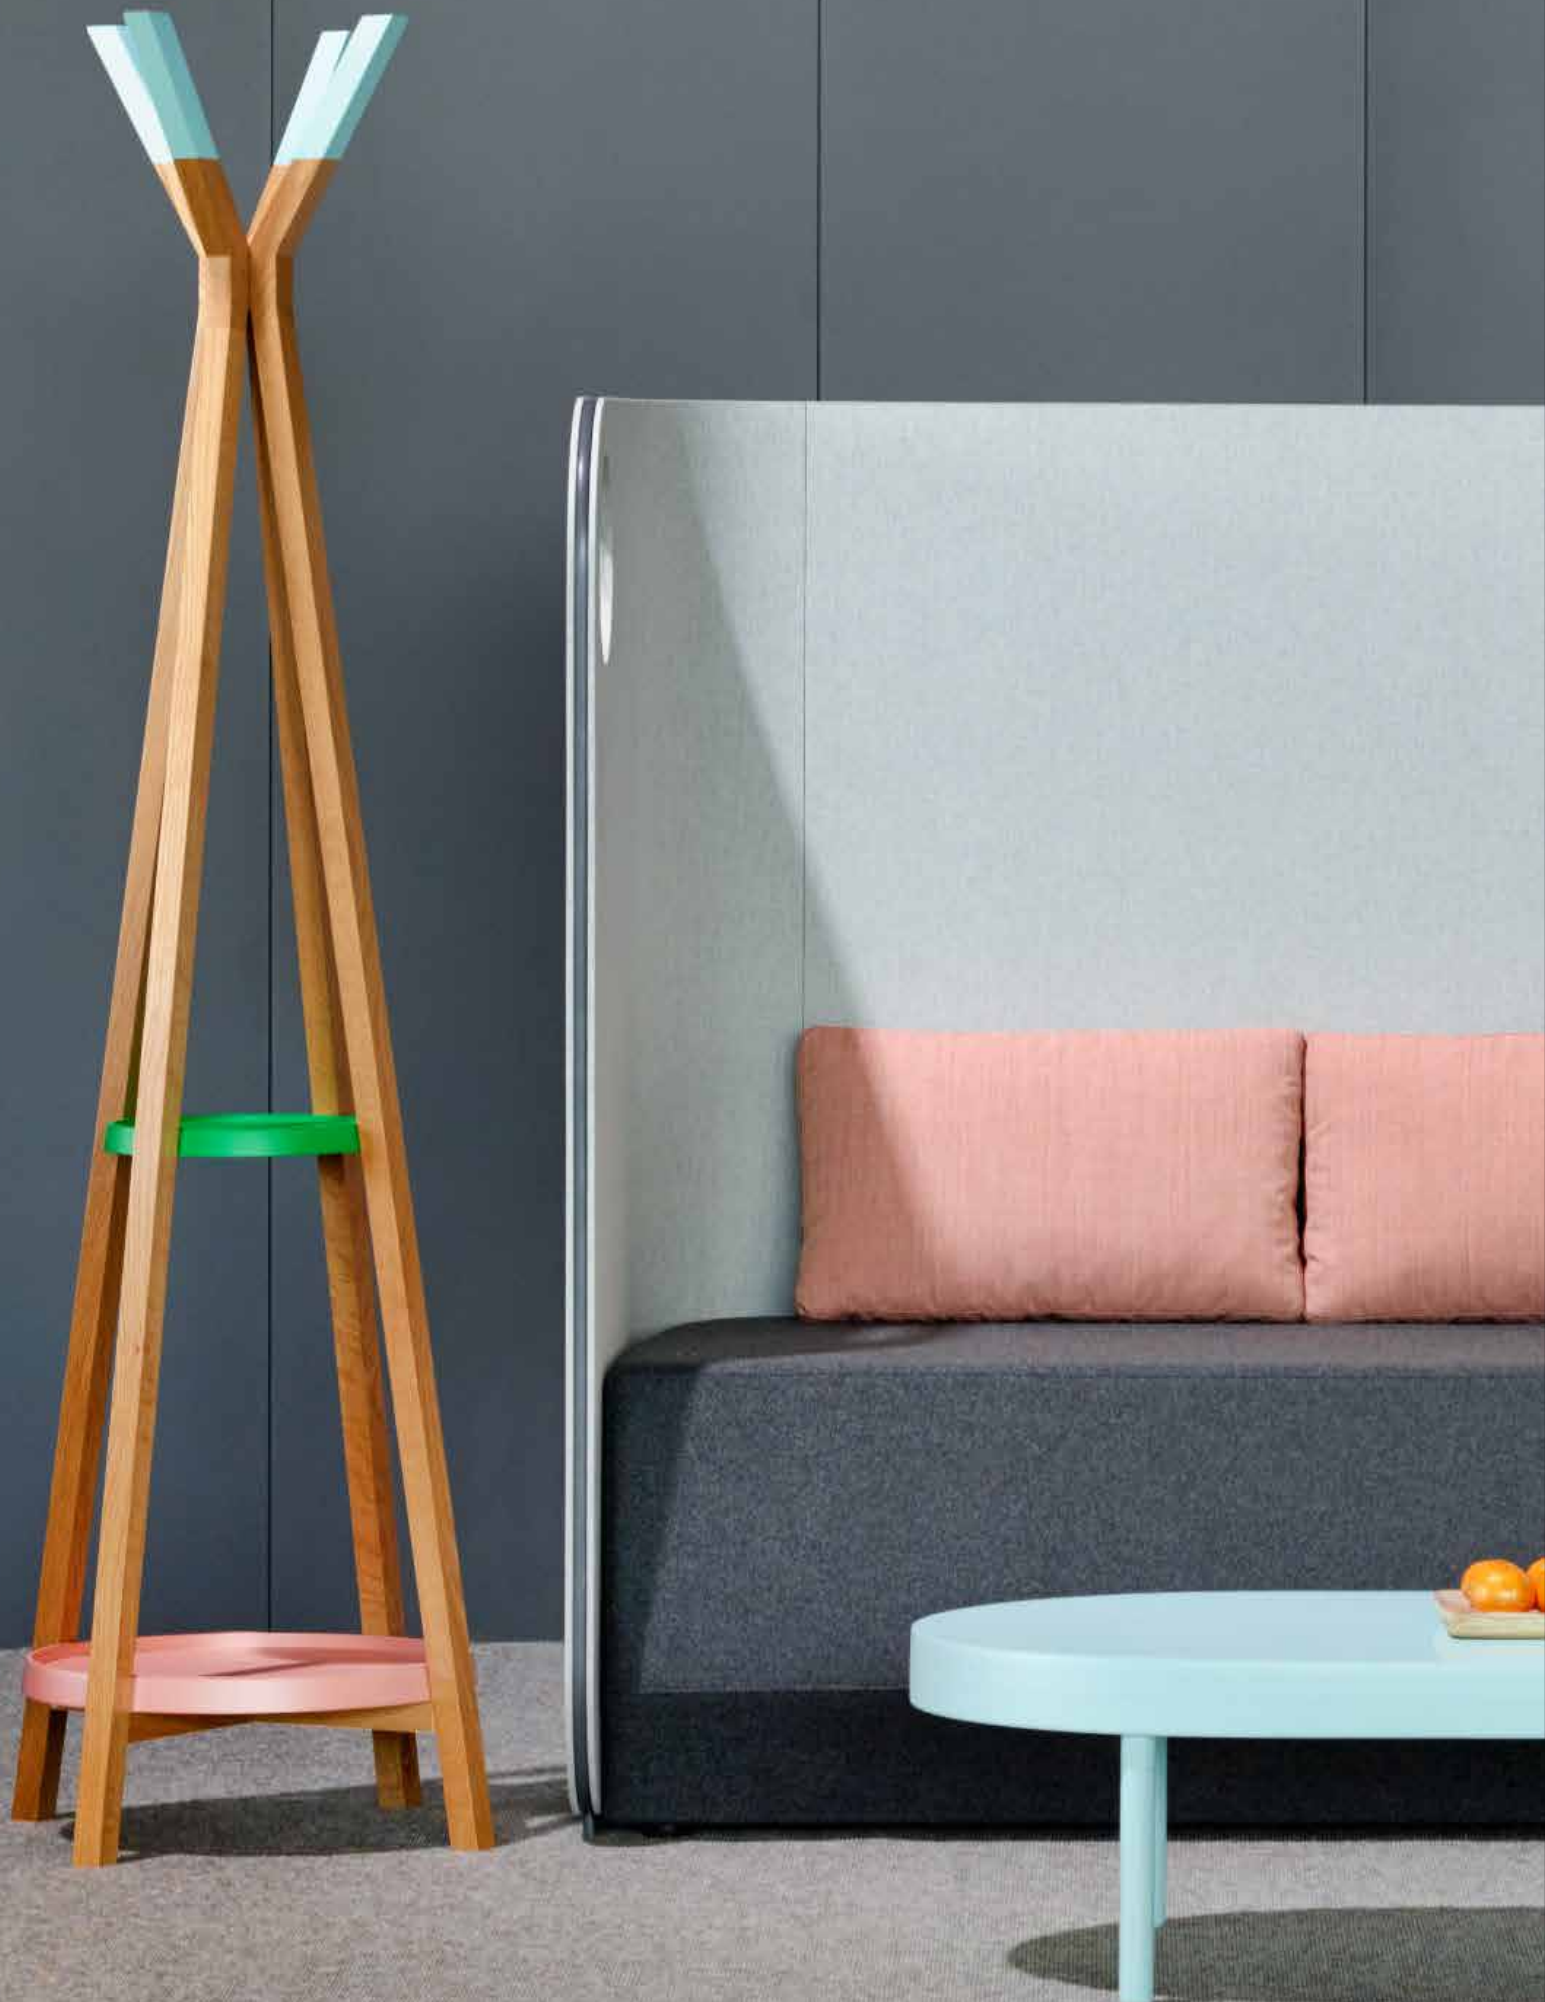

Ecology and sustainability

Schiavello's most important commitment to sustainability is the company-wide Environmental Management System under ISO 14001. The environmental design principles realised means we design for the environment, focusing on efficient energy use and minimum emissions, longevity and durability, re-use and recycling of our products.

Our principles of ME WE (Materials, Energy, Waste Emissions) give us a simple way to think about how our operations impact the environment.

Printed on an Australian made paper stock that is PEFC Certified and made from elemental chlorine-free bleached pulp sourced from sustainably managed forests and non-controversial sources. It is manufactured by an ISO 14001 certified mill using renewable energy sources.

FS 604920

EMS 604919

About Schiavello

Schiavello is a multi-disciplinary company dedicated to developing intelligent, inspiring, ecological and resilient solutions for the office, the home and public spaces.

Schiavello's concepts and products are developed in Australia by applying a design process that brings together the company's core design principles and engineering with the creativity of local and international designers.

The Schiavello head office and world-class manufacturing facilities are integral to our continually developing rich tapestry of knowledge. This knowledge ultimately assists us in informing the right solutions and tools for each organisation's needs and people, allowing us to consistently achieve our philosophy that 'Anything is possible'.

To find a Schiavello showroom or partner in your area, please visit [schiavellofurniture.com/find-us](https://www.schiavellofurniture.com/find-us)

All intellectual property rights and copyrights are reserved. Nothing contained in this brochure may be reproduced without written permission. Schiavello Group Pty Ltd reserves the right to change any or all details without prior notice. All dimensions stated within this document are nominal and/or approximate only and subject to variation.

SCH/TP02.0D-B