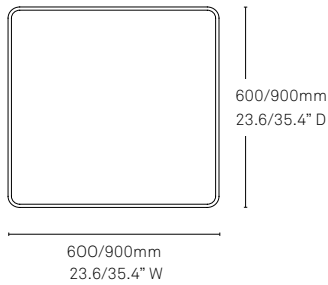

Specifications & Configurations

Square Table

Available in

600 x 600mm / 23.6" x 23.6"
900 x 900mm / 35.4" x 35.4"

Rectangle Table

Available in

900 x 600mm / 35.4" x 23.6"
930 x 600mm / 36.6" x 23.6"
1200 x 600mm / 47.2" x 23.6"
1200 x 900mm / 47.2" x 35.4"

Round Table

Available in

600mm / 23.6" Dia
900mm / 35.4" Dia
1200mm / 47.2" Dia

All measurements are in millimeters and inches

All intellectual property rights and copyrights are reserved. Nothing contained in this brochure may be reproduced without written permission. Schiavello Group Pty Ltd reserves the right to change any or all details without prior notice. All dimensions stated within this document are nominal and/or approximate only and subject to variation. SCH/SPSBOMT01-A