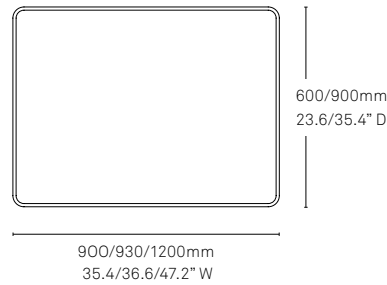

Specifications & Configurations

Square Table

Available in

600 x 600mm / 23.6" x 23.6"
900 x 900mm / 35.4" x 35.4"

Rectangle Table

Available in

900 x 600mm / 35.4" x 23.6"
930 x 600mm / 36.6" x 23.6"
1200 x 600mm / 47.2" x 23.6"
1200 x 900mm / 47.2" x 35.4"

Round Table

Available in

600mm / 23.6" Dia
900mm / 35.4" Dia
1200mm / 47.2" Dia

All measurements are in millimeters and inches

All intellectual property rights and copyrights are reserved. Nothing contained in this brochure may be reproduced without written permission. Schiavello Group Pty Ltd reserves the right to change any or all details without prior notice. All dimensions stated within this document are nominal and/or approximate only and subject to variation. SCH/SPSBOMT01-A