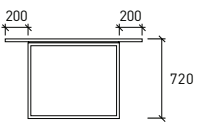

Specifications

MEETING TABLE

TOP OPTIONS

MEETING TABLE

EXTENDED TABLE TYPE 1

EXTENDED TABLE TYPE 2

EXTENDED TABLE TYPE 2

CRUCIFIX BASE_ROUND

CRUCIFIX BASE_SQUARE

DOUBLE Y BASE

Materials:

Table tops available in veneer, laminate, glass and powder coated mdf.
Extruded aluminium frame in a powder coated finish.

All measurements are in millimeters and inches