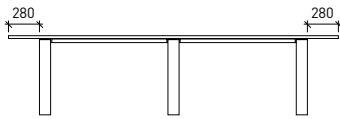

Specifications

MEETING TABLE

TOP OPTIONS

MEETING TABLE

EXTENDED TABLE TYPE 1

EXTENDED TABLE TYPE 2

EXTENDED TABLE TYPE 2

CRUCIFIX BASE_ROUND

CRUCIFIX BASE_SQUARE

DOUBLE Y BASE

Materials:

Table tops available in veneer, laminate, glass and powder coated mdf.
Extruded aluminium frame in a powder coated finish.

All measurements are in millimeters and inches