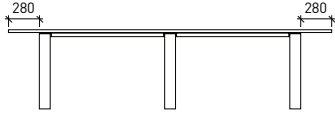

Specifications

MEETING TABLE

TOP OPTIONS

MEETING TABLE

EXTENDED TABLE TYPE 1

EXTENDED TABLE TYPE 2

EXTENDED TABLE TYPE 2

CRUCIFIX BASE_ROUND

CRUCIFIX BASE_SQUARE

DOUBLE Y BASE

Materials:

Table tops available in veneer, laminate, glass and powder coated mdf.
Extruded aluminium frame in a powder coated finish.

All measurements are in millimeters and inches