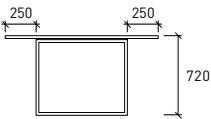

Specifications

MEETING TABLE

TOP OPTIONS

MEETING TABLE

EXTENDED TABLE TYPE 1

EXTENDED TABLE TYPE 2

EXTENDED TABLE TYPE 2

CRUCIFIX BASE_ROUND

CRUCIFIX BASE_SQUARE

DOUBLE Y BASE

Materials:

Table tops available in veneer, laminate, glass and powder coated mdf.
Extruded aluminium frame in a powder coated finish.

All measurements are in millimeters and inches