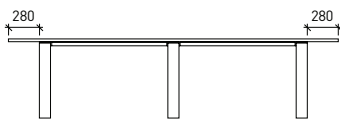

Specifications

MEETING TABLE

TOP OPTIONS

MEETING TABLE

EXTENDED TABLE TYPE 1

EXTENDED TABLE TYPE 2

EXTENDED TABLE TYPE 2

CRUCIFIX BASE_ROUND

CRUCIFIX BASE_SQUARE

DOUBLE Y BASE

Materials:

Table tops available in veneer, laminate, glass and powder coated mdf.
Extruded aluminium frame in a powder coated finish.

All measurements are in millimeters and inches