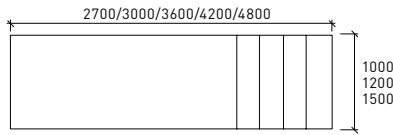

Specifications

MEETING TABLE

TOP OPTIONS

MEETING TABLE

EXTENDED TABLE TYPE 1

EXTENDED TABLE TYPE 2

EXTENDED TABLE TYPE 2

CRUCIFIX BASE_ROUND

CRUCIFIX BASE_SQUARE

DOUBLE Y BASE

Materials:

Table tops available in veneer, laminate, glass and powder coated mdf.
Extruded aluminium frame in a powder coated finish.

All measurements are in millimeters and inches