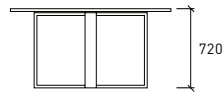

Specifications

MEETING TABLE

TOP OPTIONS

MEETING TABLE

EXTENDED TABLE TYPE 1

EXTENDED TABLE TYPE 2

EXTENDED TABLE TYPE 2

CRUCIFIX BASE_ROUND

CRUCIFIX BASE_SQUARE

DOUBLE Y BASE

Materials:

Table tops available in veneer, laminate, glass and powder coated mdf.
Extruded aluminium frame in a powder coated finish.

All measurements are in millimeters and inches