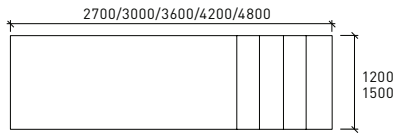

Specifications

MEETING TABLE

TOP OPTIONS

MEETING TABLE

EXTENDED TABLE TYPE 1

EXTENDED TABLE TYPE 2

EXTENDED TABLE TYPE 2

CRUCIFIX BASE_ROUND

CRUCIFIX BASE_SQUARE

DOUBLE Y BASE

Materials:

Table tops available in veneer, laminate, glass and powder coated mdf.
Extruded aluminium frame in a powder coated finish.

All measurements are in millimeters and inches