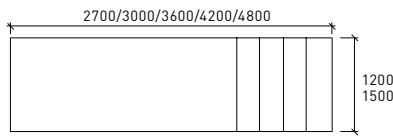

Specifications

MEETING TABLE

TOP OPTIONS

MEETING TABLE

EXTENDED TABLE TYPE 1

EXTENDED TABLE TYPE 2

EXTENDED TABLE TYPE 2

CRUCIFIX BASE_ROUND

CRUCIFIX BASE_SQUARE

DOUBLE Y BASE

Materials:

Table tops available in veneer, laminate, glass and powder coated mdf.
Extruded aluminium frame in a powder coated finish.

All measurements are in millimeters and inches