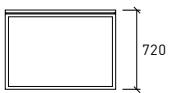

Specifications

MEETING TABLE

TOP OPTIONS

MEETING TABLE

EXTENDED TABLE TYPE 1

EXTENDED TABLE TYPE 2

EXTENDED TABLE TYPE 2

CRUCIFIX BASE_ROUND

CRUCIFIX BASE_SQUARE

DOUBLE Y BASE

Materials:

Table tops available in veneer, laminate, glass and powder coated mdf.
Extruded aluminium frame in a powder coated finish.

All measurements are in millimeters and inches