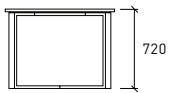

Specifications

MEETING TABLE

TOP OPTIONS

MEETING TABLE

EXTENDED TABLE TYPE 1

EXTENDED TABLE TYPE 2

EXTENDED TABLE TYPE 2

CRUCIFIX BASE_ROUND

CRUCIFIX BASE_SQUARE

DOUBLE Y BASE

Materials:

Table tops available in veneer, laminate, glass and powder coated mdf.
Extruded aluminium frame in a powder coated finish.

All measurements are in millimeters and inches