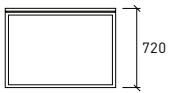

Specifications

MEETING TABLE

TOP OPTIONS

MEETING TABLE

EXTENDED TABLE TYPE 1

EXTENDED TABLE TYPE 2

EXTENDED TABLE TYPE 2

CRUCIFIX BASE_ROUND

CRUCIFIX BASE_SQUARE

DOUBLE Y BASE

Materials:

Table tops available in veneer, laminate, glass and powder coated mdf.
Extruded aluminium frame in a powder coated finish.

All measurements are in millimeters and inches