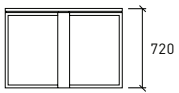

Specifications

MEETING TABLE

TOP OPTIONS

MEETING TABLE

EXTENDED TABLE TYPE 1

EXTENDED TABLE TYPE 2

EXTENDED TABLE TYPE 2

CRUCIFIX BASE_ROUND

CRUCIFIX BASE_SQUARE

DOUBLE Y BASE

Materials:

Table tops available in veneer, laminate, glass and powder coated mdf.
Extruded aluminium frame in a powder coated finish.

All measurements are in millimeters and inches