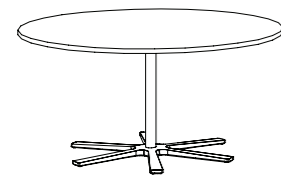

Specifications

Occasional Fixed Height

6-Star base
1000mm / 39.4" diameter base

720mm /
28.3"H