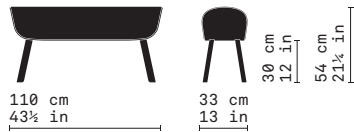

# Rodeo

design — Matteo Ragni/Chiara Moreschi

→ Rodeo 10  
Bench seat h 54 cm

→ Rodeo Optional /MS  
Optional handle in same fabric

→ Rodeo Optional /U  
Optional power bank with USB outlet

→ Rodeo 16  
Bench seat h 74 cm