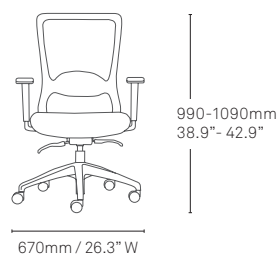

DASH CHAIR

schiaavello

Comfort and ease

The Dash Chair's simplistic curves create comfort and support. Standard seat depth adjustment, weight activated auto-balance mechanism and self-adjusting lumbar support, make the Dash Chair comfortable and intuitive. 3D adjustable armrests and polished aluminium base are optional, the frame is available in either black or white-grey.

Features

- Weight Activated Auto-Balance Mechanism
- Seat Depth Adjustment
- Adjustable Lumbar Support
- Dual Layer, Soft Feel 3D Air Mesh
- Pneumatic Seat Height Adjustment
- 140kg Recommended Weight Capacity
- 10 Year Warranty

3D Adjustable Armrests (optional) Seat Depth Adjustment (standard)

Specifications

BIFMA

ANSI/BIFMA X 5.1 Certified

SCHIAVELLOFURNITURE.COM/DASH-CHAIR

schiaavello