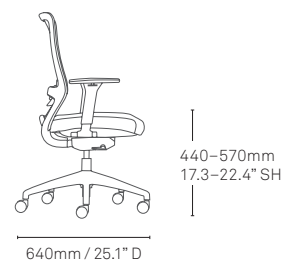

DASH CHAIR

schiaavello

Comfort and ease

The Dash Chair's simplistic curves create comfort and support. Standard seat depth adjustment, weight activated auto-balance mechanism and self-adjusting lumbar support, make the Dash Chair comfortable and intuitive. 3D adjustable armrests and polished aluminium base are optional, the frame is available in either black or white-grey.

Features

- Weight Activated Auto-Balance Mechanism
- Seat Depth Adjustment
- Adjustable Lumbar Support
- Dual Layer, Soft Feel 3D Air Mesh
- Pneumatic Seat Height Adjustment
- 140kg Recommended Weight Capacity
- 10 Year Warranty

3D Adjustable Armrests (optional) Seat Depth Adjustment (standard)

Specifications

BIFMA

ANSI/BIFMA X 5.1 Certified

SCHIAVELLOFURNITURE.COM/DASH-CHAIR

schiaavello