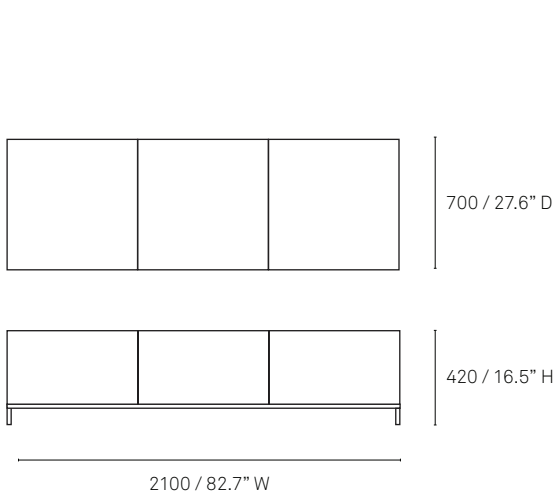

# Specifications and Configurations

---

NGV Bench:

One Seater

Two Seater

Three Seater

Four Seater

---

All measurements are in millimeters and inches