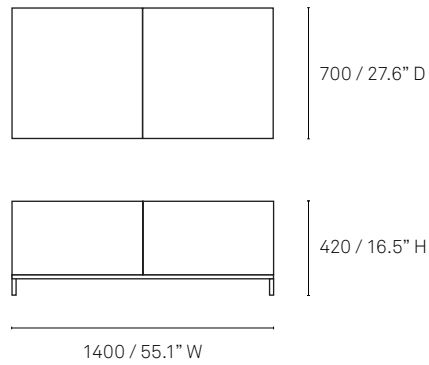

# Specifications and Configurations

---

NGV Bench:

One Seater

Two Seater

Three Seater

Four Seater

---

All measurements are in millimeters and inches