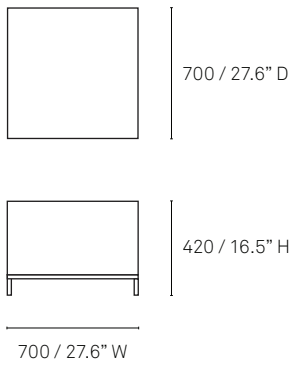

# Specifications and Configurations

---

NGV Bench:

One Seater

Two Seater

Three Seater

Four Seater

---

All measurements are in millimeters and inches