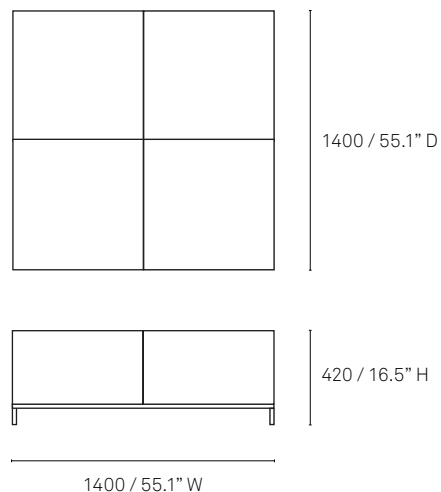

# Specifications and Configurations

---

NGV Bench:

One Seater

Two Seater

Three Seater

Four Seater

---

All measurements are in millimeters and inches