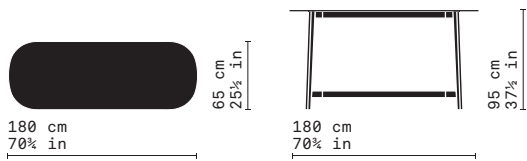

# Rond

design — This Weber

→ Rond T01

Side table Ø36 cm with lower shelf wooden top

→ Rond T02

Side table Ø60 cm with lower shelf wooden top

→ Rond T07/Fx

High table with hpl fenix top 180x65 h 95 cm

→ Rond T08/Fx

High table with hpl fenix top 180x65 h 105 cm