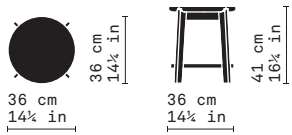

# Rond

design — This Weber

→ Rond T01

Side table Ø36 cm with lower shelf wooden top

→ Rond T02

Side table Ø60 cm with lower shelf wooden top

→ Rond T07/Fx

High table with hpl fenix top 180x65 h 95 cm

→ Rond T08/Fx

High table with hpl fenix top 180x65 h 105 cm