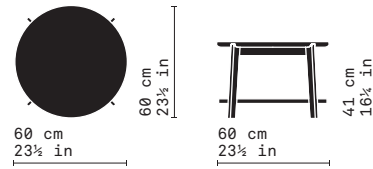

# Rond

design — This Weber

→ Rond T01

Side table Ø36 cm with lower shelf wooden top

→ Rond T02

Side table Ø60 cm with lower shelf wooden top

→ Rond T07/Fx

High table with hpl fenix top 180x65 h 95 cm

→ Rond T08/Fx

High table with hpl fenix top 180x65 h 105 cm