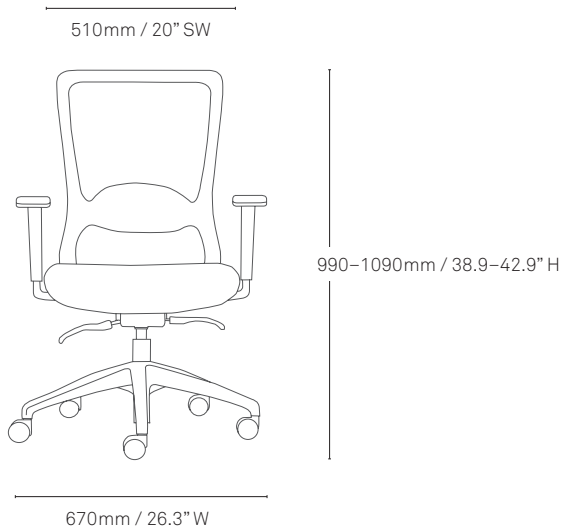

Specifications

DASH CHAIR

Dimensions

Front

Side

Finishes

Seat Uphostery

Standard colours below, other upholstery fabric also available.

Standard Fabric

Fusion

Warwick Lustrell Charisma (Vinyl)

Warrick Dolly

Warrick Augustus

Semi-Aniline (Premium Grade Genuine Leather)

Backrest Mesh

Dual Layer, Soft Feel 3D Air Mesh