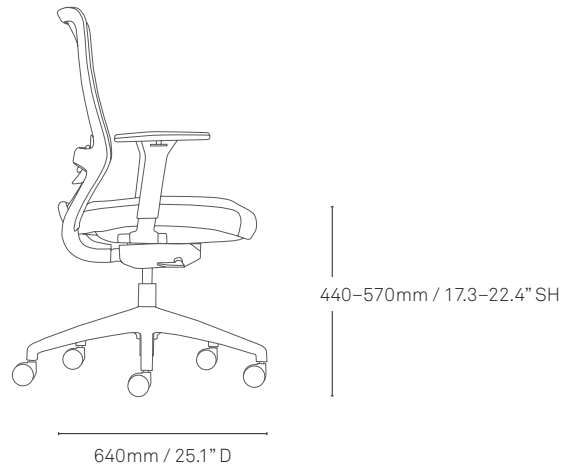

Specifications

DASH CHAIR

Dimensions

Front

Side

Finishes

Seat Uphostery

Standard colours below, other upholstery fabric also available.