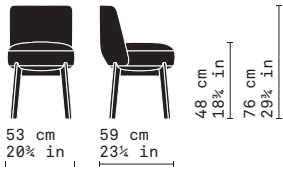

Rond

design — This Weber

→ Rond 01/H*

Dining chair, seat h 48 cm

→ Rond 01/L*

Lounge chair, seat h 44 cm

→ Rond 02/H*

Dining armchair, seat h 48 cm

→ Rond 02/L*

Lounge armchair, seat h 44 cm