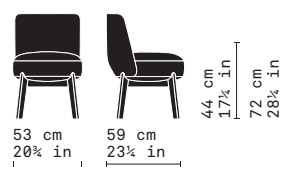

Rond

design — This Weber

→ Rond 01/H*

Dining chair, seat h 48 cm

→ Rond 01/L*

Lounge chair, seat h 44 cm

→ Rond 02/H*

Dining armchair, seat h 48 cm

→ Rond 02/L*

Lounge armchair, seat h 44 cm