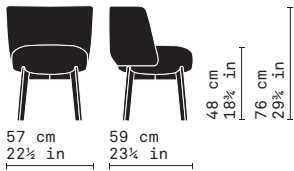

Rond

design — This Weber

→ Rond 01/H*

Dining chair, seat h 48 cm

→ Rond 01/L*

Lounge chair, seat h 44 cm

→ Rond 02/H*

Dining armchair, seat h 48 cm

→ Rond 02/L*

Lounge armchair, seat h 44 cm