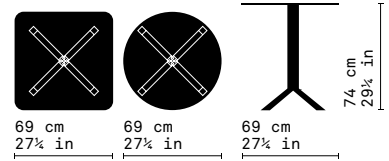

# Pan

design—Barazzuol&Malisan

→ Pan B01

For table tops up to dia 79 cm,  
79 x 79 cm

→ Pan B02  
Table base