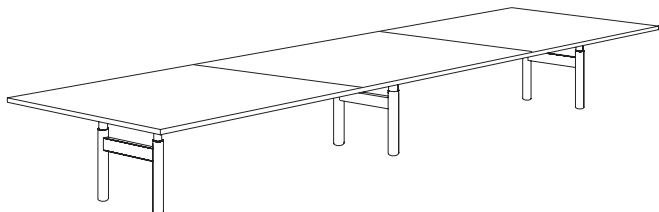

### Rectilinear column leg

T-leg Fixed 720mm / 28.3"  
A-leg Height adjustable 610–900mm / 24–35.4"  
B-leg Height adjustable 700–1050mm / 27.5–41.3"

Width 1300mm / 51.1"  
Length 2400–3000mm / 94.5–118.1"

### Rectilinear bridged leg

T-leg Fixed 720mm / 28.3"  
A-leg Height adjustable 610–900mm / 24–35.4"  
B-leg Height adjustable 700–1050mm / 27.5–41.3"

Width 1600mm / 63"  
Length 4800–6000mm / 189–236.2"