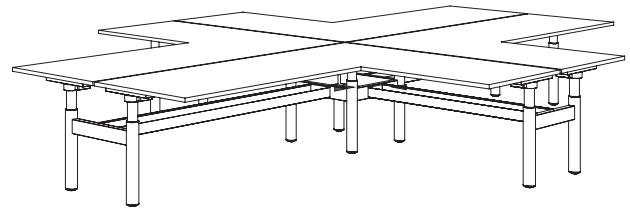

90° Four-way workstation