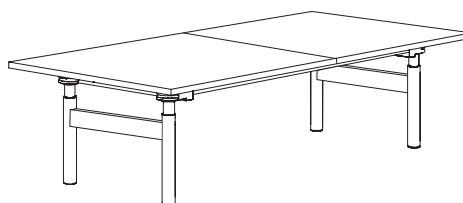

Rectilinear column leg

T-leg Fixed 720mm / 28.3"
A-leg Height adjustable 610–900mm / 24–35.4"
B-leg Height adjustable 700–1050mm / 27.5–41.3"

Width 1300mm / 51.1"
Length 2400–3000mm / 94.5–118.1"