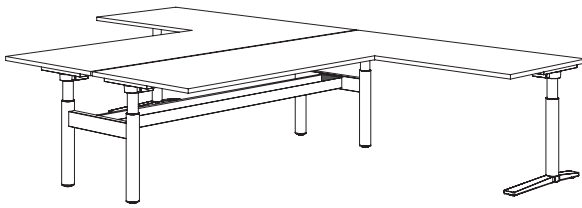

Configurations

KROSSI

Worktops

25–33mm / 1–1.2" Thick
800mm / 31.5" W
1400–2000mm / 55.1–78.7" L

Leg Configurations

Fixed height	720 & 1050mm / 28.3 & 41.3"
Single stage type A	610–1000mm / 24–39.3"
Single stage type B	700–1200mm / 27.6–47.3"
Dual stage	620–1220mm / 24.4–48"

Workstations

90° Two-way workstation