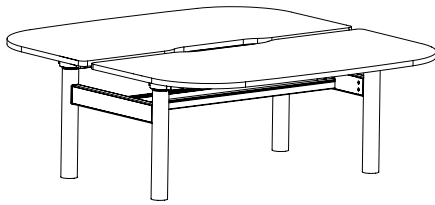

Configurations

KROSSI

Worktops

25–33mm / 1–1.2" Thick
800mm / 31.5" W
1400–2000mm / 55.1–78.7" L

Leg Configurations

Fixed height	720 & 1050mm / 28.3 & 41.3"
Single stage type A	610–1000mm / 24–39.3"
Single stage type B	700–1200mm / 27.6–47.3"
Dual stage	620–1220mm / 24.4–48"

Workstations

Enhanced Worktop / Back-to-back cluster