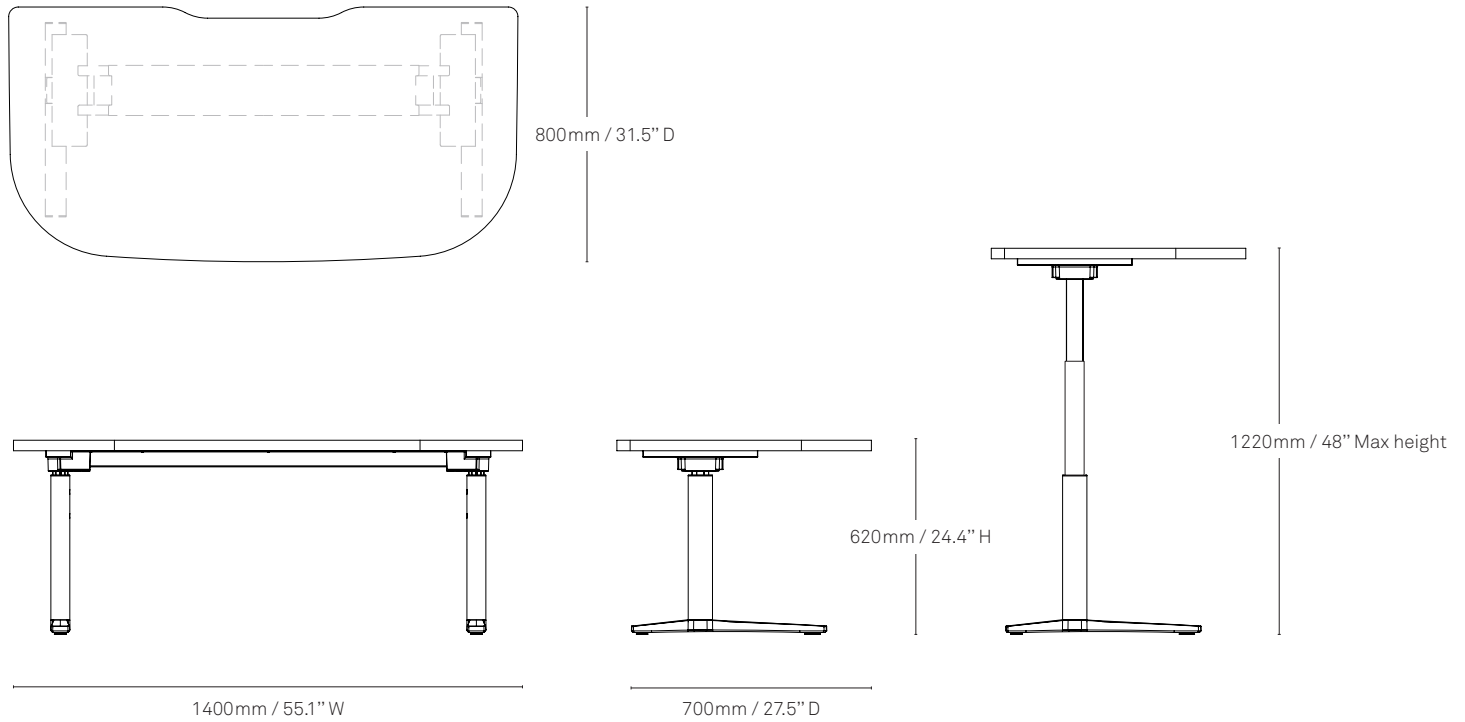

Specifications

KROSSI

Worktops

25-33mm / 1-1.2" Thick
800mm / 31.5" W
1400-2000mm / 55.1-78.7" L

Leg Configurations

Fixed height	720 & 1050mm / 28.3 & 41.3"
Single stage type A	610-1000mm / 24-39.3"
Single stage type B	700-1200mm / 27.6-47.3"
Dual stage	620-1220mm / 24.4-48"

Workstations

Enhanced dual stage

All measurements are in millimeters and inches

All intellectual property rights and copyrights are reserved. Nothing contained in this brochure may be reproduced without written permission. Schiavello Group Pty Ltd reserves the right to change any or all details without prior notice. All dimensions stated within this document are nominal and/or approximate only and subject to variation. SCH/SSKRO22-C

schiaavello