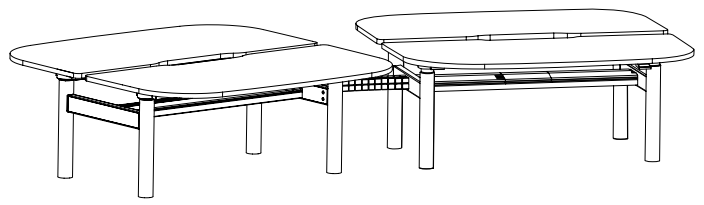

Enhanced Worktop / Back-to-back cluster of four with articulator