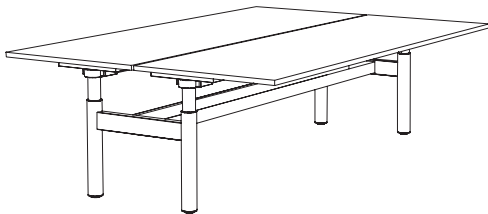

Rectilinear Worktop / back-to-back cluster