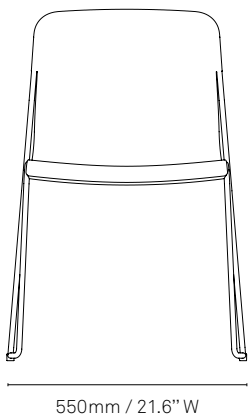

Specifications

TAURINI

TAURINI SLED

All measurements are in millimeters and inches

All intellectual property rights and copyrights are reserved. Nothing contained in this brochure may be reproduced without written permission. Schiavello Group Pty Ltd reserves the right to change any or all details without prior notice. All dimensions stated within this document are nominal and/or approximate only and subject to variation. SCH/SPSADTAR01-A