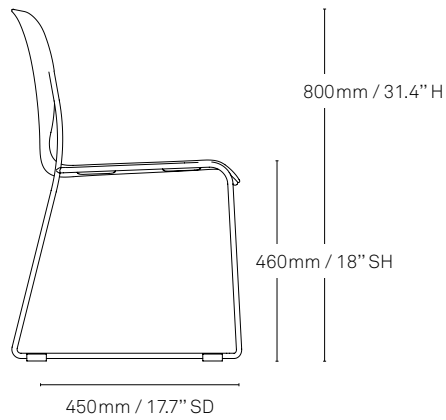

Specifications

TAURINI

TAURINI SLED

All measurements are in millimeters and inches

All intellectual property rights and copyrights are reserved. Nothing contained in this brochure may be reproduced without written permission. Schiavello Group Pty Ltd reserves the right to change any or all details without prior notice. All dimensions stated within this document are nominal and/or approximate only and subject to variation. SCH/SPSADTAR01-A