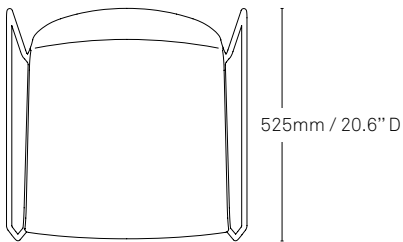

Specifications

TAURINI

TAURINI SLED

All measurements are in millimeters and inches

All intellectual property rights and copyrights are reserved. Nothing contained in this brochure may be reproduced without written permission. Schiavello Group Pty Ltd reserves the right to change any or all details without prior notice. All dimensions stated within this document are nominal and/or approximate only and subject to variation. SCH/SPSADTAR01-A