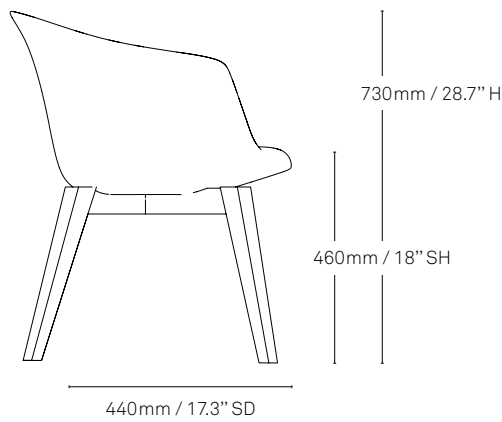

COLO ARMCHAIR

Armchair with timber base

All measurements are in millimeters and inches

All intellectual property rights and copyrights are reserved. Nothing contained in this brochure may be reproduced without written permission. Schiavello Group Pty Ltd reserves the right to change any or all details without prior notice. All dimensions stated within this document are nominal and/or approximate only and subject to variation. SCH/SPSADCOL01-A