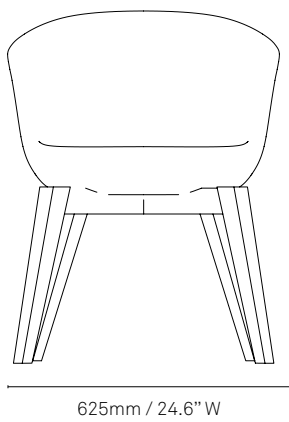

COLO ARMCHAIR

Armchair with timber base

All measurements are in millimeters and inches

All intellectual property rights and copyrights are reserved. Nothing contained in this brochure may be reproduced without written permission. Schiavello Group Pty Ltd reserves the right to change any or all details without prior notice. All dimensions stated within this document are nominal and/or approximate only and subject to variation. SCH/SPSADCOL01-A